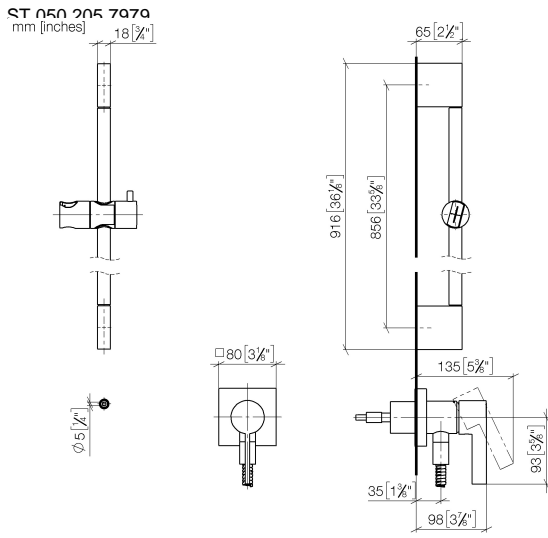

Concealed single-lever mixer with integrated shower connection with shower set - Brushed Chrome

IMO

Certificates

Belgaqua_21-025- WRAS_2011027. LGA_29569.
27_1.