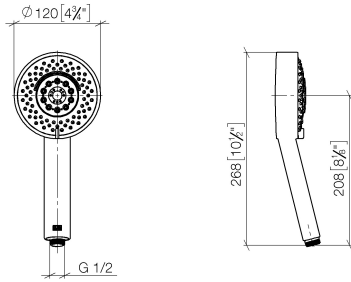

Concealed single-lever mixer with integrated shower connection with shower set - Brushed Chrome

IMO

ST 050 205 7979

Fits: IMO, MEM, CL.1

- cover plate 80 x 80 mm
 - metal shower hose 1750mm with integrated anti-twist protection
 - slide bar
 - Pipe diameter 18 mm
 - Four settings: COMPACT RAIN, COMPACT SOFT FLOW, COMPACT AQUAPRESSURE FLOW, COMPACT CASCADE, max. flow rate l/min (at 3 bar)
 - spray head Ø 120mm
- Intrinsic protection against back flow.**

IMO

ST 050 205 7979

Concealed single-lever mixer with integrated shower connection with shower set - Brushed Chrome

IMO

ST 050 205 7979

- Four settings: COMPACT RAIN, COMPACT SOFT FLOW, COMPACT AQUAPRESSURE FLOW, COMPACT CASCADE, max. flow rate 15 l/min (at 3 bar)
- with anti-scale system
- spray head Ø 120mm
- 1/2" connection

IMO

ST 050 205 7979

ST 050 205 7070
mm [inches]

Flow rate chart

Certificates

LGA_29980.

Concealed single-lever mixer with integrated shower connection with shower set - Brushed Chrome

ST 050 205 7979
Parts for other
finishes can be found
here: Chrome

IMO

ST 050 205 7979

Fits: IMO, MEM, CL.1

- cover plate 80 x 80 mm
- metal shower hose 1750mm with integrated anti-twist protection
- slide bar
- Pipe diameter 18 mm

This article does not include a hand shower!