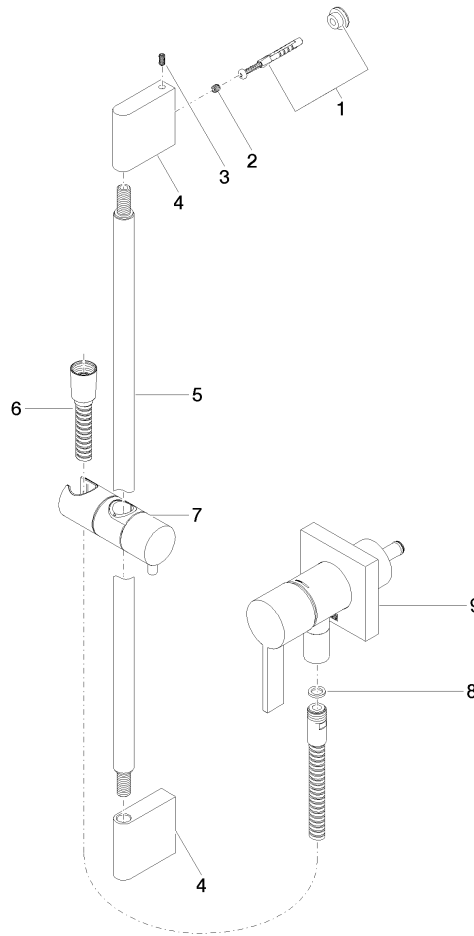

Concealed single-lever mixer with integrated shower connection with shower set - Brushed Chrome

IMO

ST 050 205 7979

Fits: IMO, MEM, CL.1

- cover plate 80 x 80 mm
 - metal shower hose 1750mm with integrated anti-twist protection
 - slide bar
 - Pipe diameter 18 mm
 - Four settings: COMPACT RAIN, COMPACT SOFT FLOW, COMPACT AQUAPRESSURE FLOW, COMPACT CASCADE, max. flow rate l/min (at 3 bar)
 - spray head Ø 120mm
- Intrinsic protection against back flow.**

Required miscellaneous

Concealed wall mounting -

- max. recess depth 103 mm
- min. recess depth 78 mm

35 003 970 90

Concealed single-lever mixer with integrated shower connection with shower set - Brushed Chrome

IMO

ST 050 205 7979

Concealed single-lever mixer with integrated shower connection with shower set - Brushed Chrome

IMO

Certificates

Belgaqua_21-025- WRAS_2011027. LGA_29569.
27_1.

ST 050 205 7979

Spare parts list

No.	Item Number	Name	Quantity used	Delivery time
1	05 17 20 726 02 90	fixing set	1	2
2	09 31 11 049 90	pin	2	2
3	04 31 11 113 00 90	pin	2	2
4	08 17 97 054-93	holder	2	20
5	90 28 22 597 00-93	holder	1	20
6	28 322 970-93	Metal shower hose 1/2" x 3/8" x 1750 mm - Brushed Chrome	1	20
7	12 580 970-93	Slide unit - Brushed Chrome	1	20
8	90 14 20 026 00 90	seal	1	2
9	36 045 970-93	Concealed single-lever mixer with cover plate with integrated shower connection - Brushed Chrome	1	20