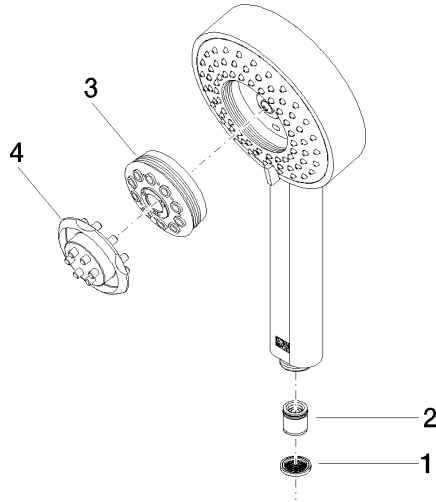

Concealed single-lever mixer with integrated shower connection with shower set - Brushed Chrome

IMO

ST 050 205 7979

Fits: IMO, MEM, CL.1

- cover plate 80 x 80 mm
 - metal shower hose 1750mm with integrated anti-twist protection
 - slide bar
 - Pipe diameter 18 mm
 - Four settings: COMPACT RAIN, COMPACT SOFT FLOW, COMPACT AQUAPRESSURE FLOW, COMPACT CASCADE, max. flow rate l/min (at 3 bar)
 - spray head Ø 120mm
- Intrinsic protection against back flow.**

IMO

ST 050 205 7979

ST 050 205 7070
mm [inches]

Flow rate chart

Certificates

LGA_29980.

Concealed single-lever mixer with integrated shower connection with shower set - Brushed Chrome

ST 050 205 7979
Parts for other
finishes can be found
here: Chrome

Spare parts list

No.	Item Number	Name	Quantity used	Delivery time
1	09 23 01 039 90	sieve	1	2
2	09 23 01 046 90	back-flow preventer	1	2
3	04 12 11 071 00 90	shower	1	2
4	09 30 09 022 90	key	1	2

Concealed single-lever mixer with integrated shower connection with shower set - Brushed Chrome

IMO

ST 050 205 7979

Fits: IMO, MEM, CL.1

- cover plate 80 x 80 mm
- metal shower hose 1750mm with integrated anti-twist protection
- slide bar
- Pipe diameter 18 mm

This article does not include a hand shower!