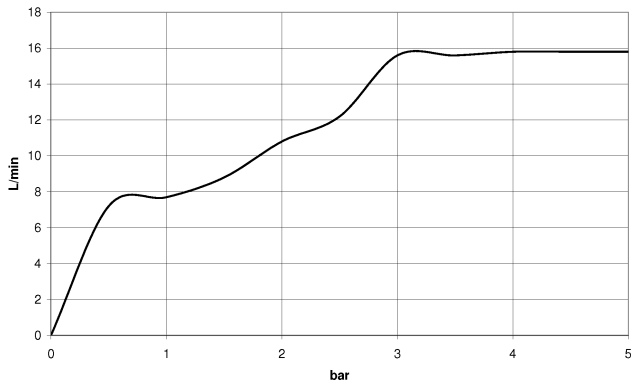

IMO

ST 050 205 7979

Concealed single-lever mixer with integrated shower connection with shower set - Brushed Chrome

IMO

ST 050 205 7979

- Four settings: COMPACT RAIN, COMPACT SOFT FLOW, COMPACT AQUAPRESSURE FLOW, COMPACT CASCADE, max. flow rate 15 l/min (at 3 bar)
- with anti-scale system
- spray head Ø 120mm
- 1/2" connection

IMO

ST 050 205 7979

ST 050 205 7070
mm [inches]

Flow rate chart

Certificates

LGA_29980.

Concealed single-lever mixer with integrated shower connection with shower set - Brushed Chrome

ST 050 205 7979
Parts for other
finishes can be found
here: Chrome